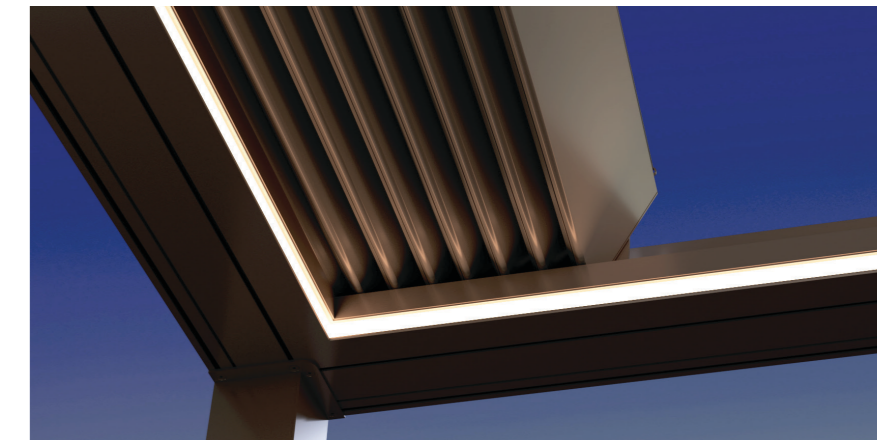

Bio Lamda

Crafted with aluminum profiles and equipped with rotating blades adjustable from 0 to 120 degrees, this bioclimatic pergola offers precise control over natural light and shade. Seamlessly compatible with vertical and glass enclosure systems, it creates a comfortable, private atmosphere tailored to your needs. The key advantage of its bioclimatic design is optimal airflow which delivers ventilation while maintaining effective sun protection, for a naturally pleasant environment beneath the structure. Ideal for both residential and

Open Sky

Enjoy instant shade control with a single movement. This bioclimatic pergola allows its blades to fully retract to one side, offering complete exposure to sunlight or total shade as desired. Designed with a stronger, more solid frame, it ensures reliable coverage while creating a cool, sheltered environment. The Open Sky and LAMDA models feature zero incline installation.

Open Sky at night

Peripheral dimmable LED tape provides customizable lighting to suit any mood or setting.

Open Roof. Same concept. Inclined installation.

Our bioclimatic models are supplied with 5.9x5.9 inches columns featuring concealed internal reinforcement bases, ensuring a clean appearance without visible fixing points or screws.