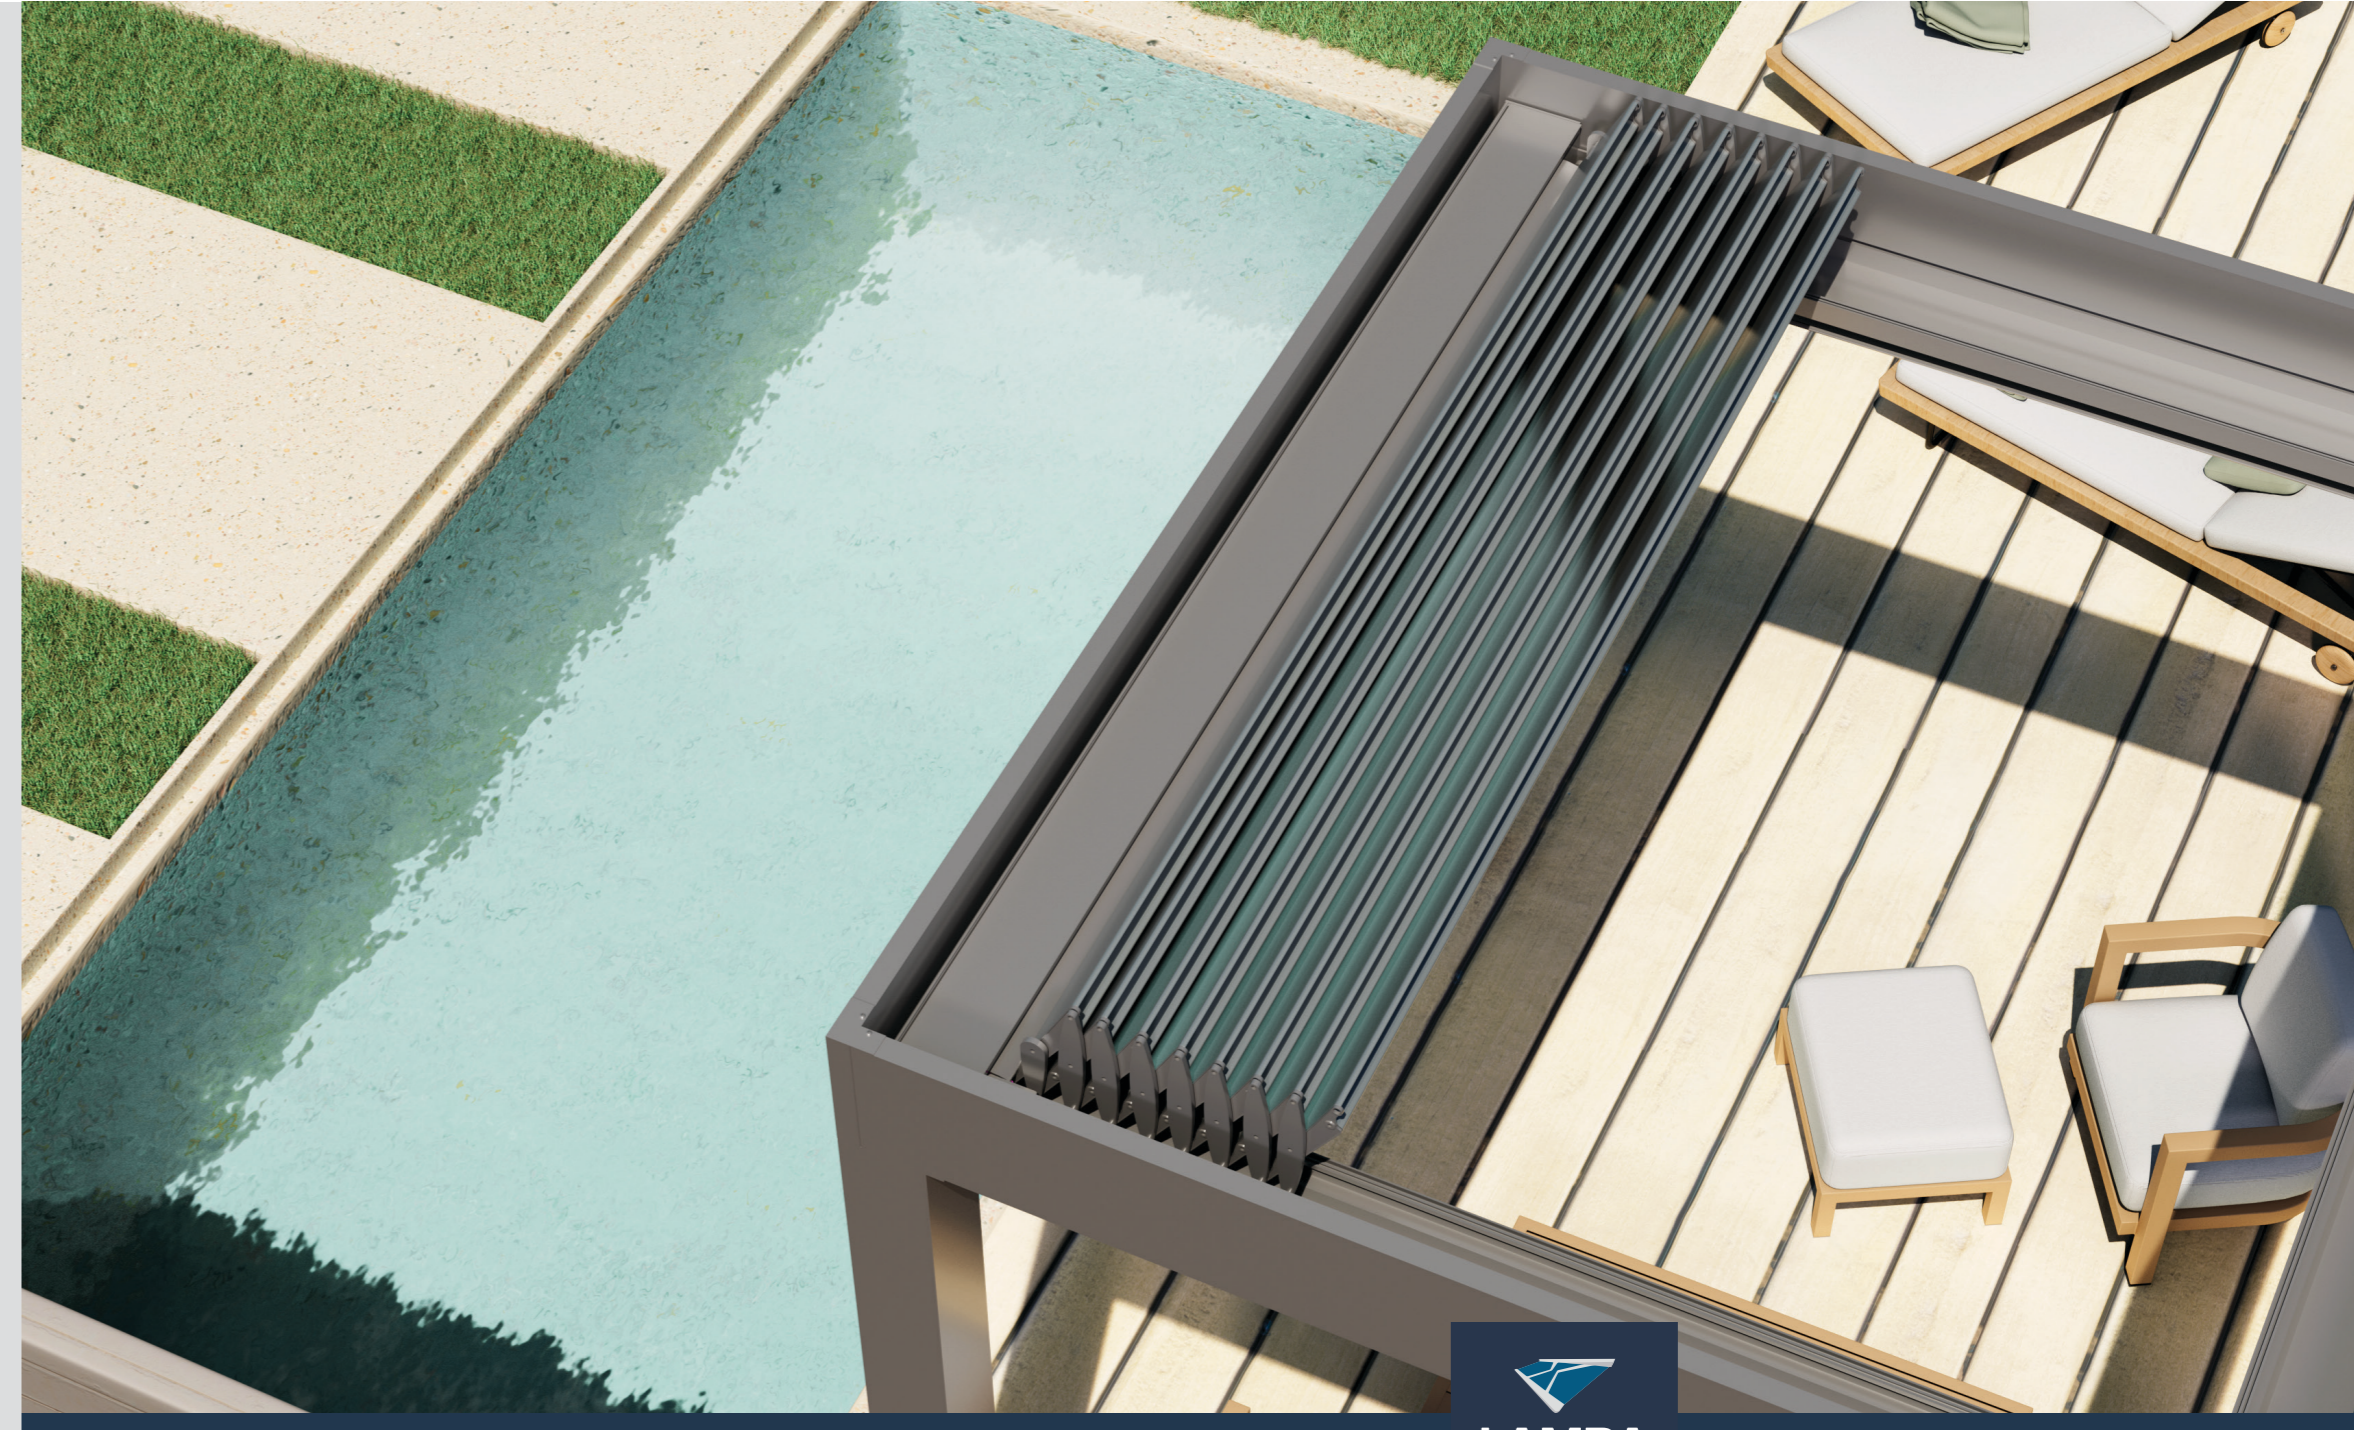

Bioclimatic

Bio LAMDA / Open Sky / Open Roof